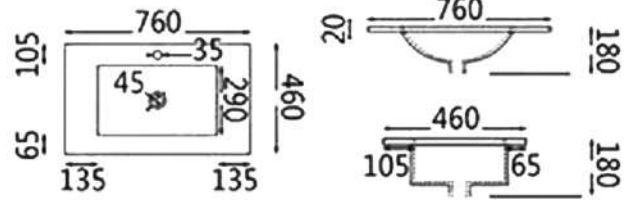

900mm/WR

- Available in 600mm, 700mm and 900mm configurations.

- Overall depth is 455mm	91085	AM64W-MW	(590L*455D*550HMM)	\$495
- Overall height is 550mm	91086	AM74WL-MW	(740L*455D*550HMM)	\$616
- wall hung, space saving	91087	AM74WR-MW	(740L*455D*550HMM)	\$616
- finger pull doors and drawers	91088	AM94WL-MW	(890L*455D*550HMM)	\$770
- soft closing doors and drawers	91089	AM94WR-MW	(890L*455D*550HMM)	\$770

Oval Shaving Cabinet

-(MATTE BLACK)

450 × 900mm

600 × 900mm

900 × 600mm

1200 × 750mm

- Available in 600mm, 700mm, 900mm, 1200mm and 1500mm configurations.

	91096	OSV4590MB	(450L*116D*900HMM)	\$680
- wall hung cabinet	91102	ARSV6090MB	(610L*120D*900HMM)	\$780
- soft closing doors	91098	OSV9060MB	(900L*146D*600HMM)	\$880
	91100	OSV1275MB	(1200L*146D*750HMM)	\$1180

Ceramic Top

-(WHITE CERAMIC)

600mm

750mm

900mm

- Available in 600mm, 700mm and 900mm configurations.

-Cutting Service Available: Additional tap holes provided upon request.

- Thin Edge Ceramic Vanity Top	90101	CT6046	(610L*460D*180HMM)	\$165
- With Overflow	90102	CT7546	(760L*460D*180HMM)	\$187
- Single Tap Hole	90104	CT9046	(910L*460D*180HMM)	\$209

SPEC SHEET -(Depth: 455mm)

600mm
(590L*455D*550HMM)

750mm/LW
(740L*455D*550HMM)

750mm/RW
(740L*455D*550HMM)

900mm/LW
(890L*455D*550HMM)

900mm/RW
(890L*455D*550HMM)

SPEC SHEET -(Oval Shaving Cabinet)

OSV4590MW/MB
(450L*116D*900HMM)