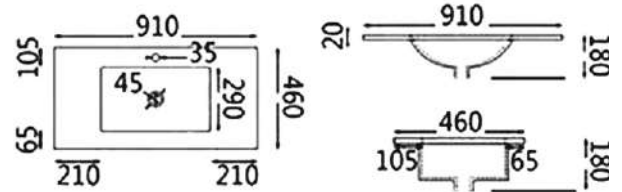

900mm/WR

- Available in 600mm, 700mm and 900mm configurations.

- Overall depth is 455mm	91085	AM64W-MW	(590L*455D*550HMM)	\$495
- Overall height is 550mm	91086	AM74WL-MW	(740L*455D*550HMM)	\$616
- wall hung, space saving	91087	AM74WR-MW	(740L*455D*550HMM)	\$616
- finger pull doors and drawers	91088	AM94WL-MW	(890L*455D*550HMM)	\$770
- soft closing doors and drawers	91089	AM94WR-MW	(890L*455D*550HMM)	\$770

Oval Shaving Cabinet

-(MATTE BLACK)

450 × 900mm

600 × 900mm

900 × 600mm

1200 × 750mm

- Available in 600mm, 700mm, 900mm, 1200mm and 1500mm configurations.

	91096	OSV4590MB	(450L*116D*900HMM)	\$680
- wall hung cabinet	91102	ARSV6090MB	(610L*120D*900HMM)	\$780
- soft closing doors	91098	OSV9060MB	(900L*146D*600HMM)	\$880
	91100	OSV1275MB	(1200L*146D*750HMM)	\$1180

Ceramic Top

-(WHITE CERAMIC)

600mm

750mm

900mm

- Available in 600mm, 700mm and 900mm configurations.

-Cutting Service Available: Additional tap holes provided upon request.

- Thin Edge Ceramic Vanity Top	90101	CT6046	(610L*460D*180HMM)	\$165
- With Overflow	90102	CT7546	(760L*460D*180HMM)	\$187
- Single Tap Hole	90104	CT9046	(910L*460D*180HMM)	\$209

SPEC SHEET -(Depth: 455mm)

600mm
(590L*455D*550HMM)

750mm/LW
(740L*455D*550HMM)

750mm/RW
(740L*455D*550HMM)

900mm/LW
(890L*455D*550HMM)

900mm/RW
(890L*455D*550HMM)

SPEC SHEET -(Oval Shaving Cabinet)

OSV4590MW/MB
(450L*116D*900HMM)