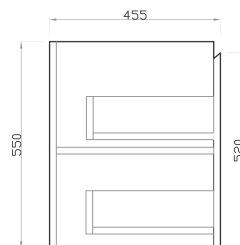

900mm/WR

- Available in 600mm, 700mm and 900mm configurations.

- Overall depth is 455mm	91085	AM64W-MW	(590L*455D*550HMM)	\$495
- Overall height is 550mm	91086	AM74WL-MW	(740L*455D*550HMM)	\$616
- wall hung, space saving	91087	AM74WR-MW	(740L*455D*550HMM)	\$616
- finger pull doors and drawers	91088	AM94WL-MW	(890L*455D*550HMM)	\$770
- soft closing doors and drawers	91089	AM94WR-MW	(890L*455D*550HMM)	\$770

- Overall depth is 455mm	91090	AM64W-MB	(590L*455D*550HMM)	\$495
- Overall height is 550mm	91091	AM74WL-MB	(740L*455D*550HMM)	\$616
- wall hung, space saving	91092	AM74WR-MB	(740L*455D*550HMM)	\$616
- finger pull doors and drawers	91093	AM94WL-MB	(890L*455D*550HMM)	\$770
- soft closing doors and drawers	91094	AM94WR-MB	(890L*455D*550HMM)	\$770

Ceramic Top

-(WHITE CERAMIC)

600mm

750mm

900mm

- Available in 600mm, 700mm and 900mm configurations.

-Cutting Service Available: Additional tap holes provided upon request.

- Thin Edge Ceramic Vanity Top	90101	CT6046	(610L*460D*180HMM)	\$165
- With Overflow	90102	CT7546	(760L*460D*180HMM)	\$187
- Single Tap Hole	90104	CT9046	(910L*460D*180HMM)	\$209

SPEC SHEET -(Depth: 455mm)

600mm
(590L*455D*550HMM)

750mm/LW
(740L*455D*550HMM)

750mm/RW
(740L*455D*550HMM)

900mm/LW
(890L*455D*550HMM)

900mm/RW
(890L*455D*550HMM)

SPEC SHEET -(Oval Shaving Cabinet)

OSV4590MW/MB
(450L*116D*900HMM)