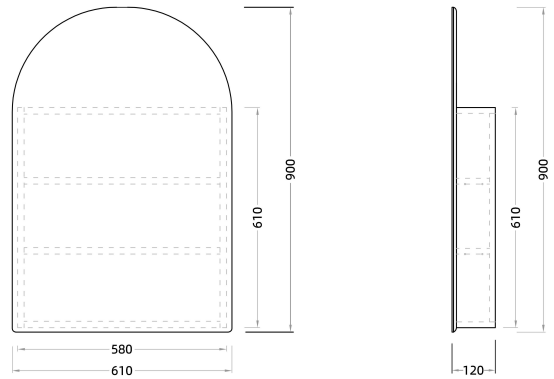

900mm/WR

- Available in 600mm, 700mm and 900mm configurations.

- Overall depth is 455mm	91085	AM64W-MW	(590L*455D*550HMM)	\$495
- Overall height is 550mm	91086	AM74WL-MW	(740L*455D*550HMM)	\$616
- wall hung, space saving	91087	AM74WR-MW	(740L*455D*550HMM)	\$616
- finger pull doors and drawers	91088	AM94WL-MW	(890L*455D*550HMM)	\$770
- soft closing doors and drawers	91089	AM94WR-MW	(890L*455D*550HMM)	\$770

- Overall depth is 455mm	91090	AM64W-MB	(590L*455D*550HMM)	\$495
- Overall height is 550mm	91091	AM74WL-MB	(740L*455D*550HMM)	\$616
- wall hung, space saving	91092	AM74WR-MB	(740L*455D*550HMM)	\$616
- finger pull doors and drawers	91093	AM94WL-MB	(890L*455D*550HMM)	\$770
- soft closing doors and drawers	91094	AM94WR-MB	(890L*455D*550HMM)	\$770

Ceramic Top

-(WHITE CERAMIC)

600mm

750mm

900mm

- Available in 600mm, 700mm and 900mm configurations.

-Cutting Service Available: Additional tap holes provided upon request.

- Thin Edge Ceramic Vanity Top	90101	CT6046	(610L*460D*180HMM)	\$165
- With Overflow	90102	CT7546	(760L*460D*180HMM)	\$187
- Single Tap Hole	90104	CT9046	(910L*460D*180HMM)	\$209

SPEC SHEET -(Depth: 455mm)

600mm
(590L*455D*550HMM)

750mm/LW
(740L*455D*550HMM)

750mm/RW
(740L*455D*550HMM)

900mm/LW
(890L*455D*550HMM)

900mm/RW
(890L*455D*550HMM)

SPEC SHEET -(Oval Shaving Cabinet)

OSV4590MW/MB
(450L*116D*900HMM)