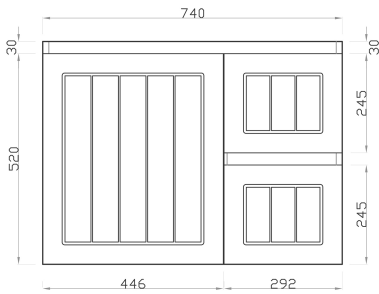

900mm/WR

- Available in 600mm, 700mm and 900mm configurations.

- Overall depth is 455mm	91085	AM64W-MW	(590L*455D*550HMM)	\$495
- Overall height is 550mm	91086	AM74WL-MW	(740L*455D*550HMM)	\$616
- wall hung, space saving	91087	AM74WR-MW	(740L*455D*550HMM)	\$616
- finger pull doors and drawers	91088	AM94WL-MW	(890L*455D*550HMM)	\$770
- soft closing doors and drawers	91089	AM94WR-MW	(890L*455D*550HMM)	\$770

Oval Shaving Cabinet

-(MATTE BLACK)

450 × 900mm

600 × 900mm

900 × 600mm

1200 × 750mm

- Available in 600mm, 700mm, 900mm, 1200mm and 1500mm configurations.

	91096	OSV4590MB	(450L*116D*900HMM)	\$680
- wall hung cabinet	91102	ARSV6090MB	(610L*120D*900HMM)	\$780
- soft closing doors	91098	OSV9060MB	(900L*146D*600HMM)	\$880
	91100	OSV1275MB	(1200L*146D*750HMM)	\$1180

Ceramic Top

-(WHITE CERAMIC)

600mm

750mm

900mm

- Available in 600mm, 700mm and 900mm configurations.

-Cutting Service Available: Additional tap holes provided upon request.

- Thin Edge Ceramic Vanity Top	90101	CT6046	(610L*460D*180HMM)	\$165
- With Overflow	90102	CT7546	(760L*460D*180HMM)	\$187
- Single Tap Hole	90104	CT9046	(910L*460D*180HMM)	\$209

SPEC SHEET -(Depth: 455mm)

600mm
(590L*455D*550HMM)

750mm/LW
(740L*455D*550HMM)

750mm/RW
(740L*455D*550HMM)

900mm/LW
(890L*455D*550HMM)

900mm/RW
(890L*455D*550HMM)

SPEC SHEET -(Oval Shaving Cabinet)

OSV4590MW/MB
(450L*116D*900HMM)