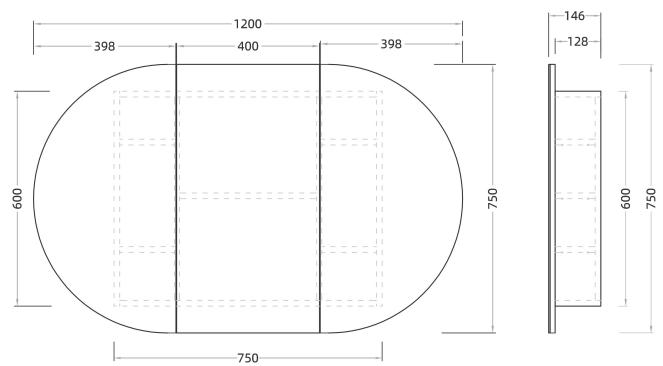

Oval Shaving Cabinet

-(MATTE BLACK)

450 × 900mm

600 × 900mm

900 × 600mm

1200 × 750mm

- Available in 600mm, 700mm, 900mm, 1200mm and 1500mm configurations.

	91096	OSV4590MB	(450L*116D*900HMM)	\$680
- wall hung cabinet	91102	ARSV6090MB	(610L*120D*900HMM)	\$780
- soft closing doors	91098	OSV9060MB	(900L*146D*600HMM)	\$880
	91100	OSV1275MB	(1200L*146D*750HMM)	\$1180

Ceramic Top

-(WHITE CERAMIC)

600mm

750mm

900mm

- Available in 600mm, 700mm and 900mm configurations.

-Cutting Service Available: Additional tap holes provided upon request.

- Thin Edge Ceramic Vanity Top	90101	CT6046	(610L*460D*180HMM)	\$165
- With Overflow	90102	CT7546	(760L*460D*180HMM)	\$187
- Single Tap Hole	90104	CT9046	(910L*460D*180HMM)	\$209

SPEC SHEET -(Depth: 455mm)

600mm
(590L*455D*550HMM)

750mm/LW
(740L*455D*550HMM)

750mm/RW
(740L*455D*550HMM)

900mm/LW
(890L*455D*550HMM)

900mm/RW
(890L*455D*550HMM)

SPEC SHEET -(Oval Shaving Cabinet)

OSV4590MW/MB
(450L*116D*900HMM)

ARSV6090MW/MB
(610L*120D*900HMM)

OSV9060MW/MB
(900L*146D*600HMM)

OSV1275MW/MB
(1200L*146D*750HMM)