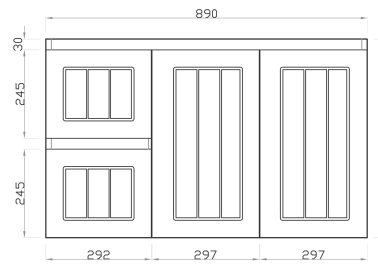

900mm/WR

- Available in 600mm, 700mm and 900mm configurations.

- Overall depth is 455mm	91085	AM64W-MW	(590L*455D*550HMM)	\$495
- Overall height is 550mm	91086	AM74WL-MW	(740L*455D*550HMM)	\$616
- wall hung, space saving	91087	AM74WR-MW	(740L*455D*550HMM)	\$616
- finger pull doors and drawers	91088	AM94WL-MW	(890L*455D*550HMM)	\$770
- soft closing doors and drawers	91089	AM94WR-MW	(890L*455D*550HMM)	\$770

- Overall depth is 455mm	91090	AM64W-MB	(590L*455D*550HMM)	\$495
- Overall height is 550mm	91091	AM74WL-MB	(740L*455D*550HMM)	\$616
- wall hung, space saving	91092	AM74WR-MB	(740L*455D*550HMM)	\$616
- finger pull doors and drawers	91093	AM94WL-MB	(890L*455D*550HMM)	\$770
- soft closing doors and drawers	91094	AM94WR-MB	(890L*455D*550HMM)	\$770

Ceramic Top

-(WHITE CERAMIC)

600mm

750mm

900mm

- Available in 600mm, 700mm and 900mm configurations.

-Cutting Service Available: Additional tap holes provided upon request.

- Thin Edge Ceramic Vanity Top	90101	CT6046	(610L*460D*180HMM)	\$165
- With Overflow	90102	CT7546	(760L*460D*180HMM)	\$187
- Single Tap Hole	90104	CT9046	(910L*460D*180HMM)	\$209

SPEC SHEET -(Depth: 455mm)

600mm
(590L*455D*550HMM)

750mm/LW
(740L*455D*550HMM)

750mm/RW
(740L*455D*550HMM)

900mm/LW
(890L*455D*550HMM)

900mm/RW
(890L*455D*550HMM)

SPEC SHEET -(Oval Shaving Cabinet)

OSV4590MW/MB
(450L*116D*900HMM)