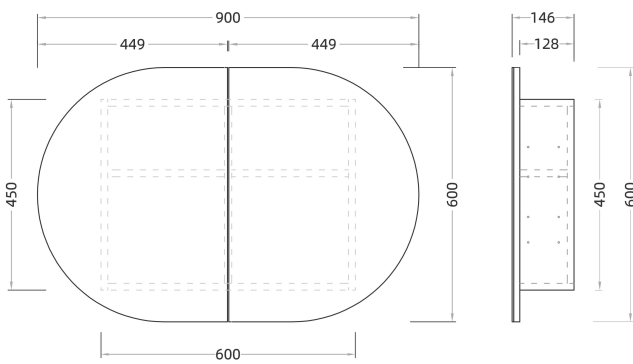

OSV9060MW/MB
(900L*146D*600HMM)