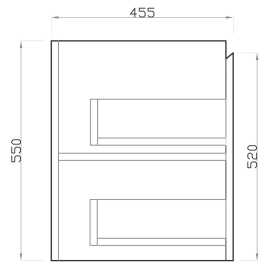

Oval Shaving Cabinet

-(MATTE WHITE)

450 × 900mm

600 × 900mm

900 × 600mm

1200 × 750mm

- Available in 600mm, 700mm, 900mm, 1200mm and 1500mm configurations.

	91095	OSV4590MW	(450L*116D*900HMM)	\$680
- wall hung cabinet	91101	ARSV6090MW	(610L*120D*900HMM)	\$780
- soft closing doors	91097	OSV9060MW	(900L*146D*600HMM)	\$880
	91099	OSV1275MW	(1200L*146D*750HMM)	\$1180

Oval Shaving Cabinet

-(MATTE BLACK)

450 × 900mm

600 × 900mm

900 × 600mm

1200 × 750mm

- Available in 600mm, 700mm, 900mm, 1200mm and 1500mm configurations.

	91096	OSV4590MB	(450L*116D*900HMM)	\$680
- wall hung cabinet	91102	ARSV6090MB	(610L*120D*900HMM)	\$780
- soft closing doors	91098	OSV9060MB	(900L*146D*600HMM)	\$880
	91100	OSV1275MB	(1200L*146D*750HMM)	\$1180

Ceramic Top

-(WHITE CERAMIC)

600mm

750mm

900mm

- Available in 600mm, 700mm and 900mm configurations.

-Cutting Service Available: Additional tap holes provided upon request.

- Thin Edge Ceramic Vanity Top	90101	CT6046	(610L*460D*180HMM)	\$165
- With Overflow	90102	CT7546	(760L*460D*180HMM)	\$187
- Single Tap Hole	90104	CT9046	(910L*460D*180HMM)	\$209

SPEC SHEET -(Depth: 455mm)

600mm
(590L*455D*550HMM)

750mm/LW
(740L*455D*550HMM)

750mm/RW
(740L*455D*550HMM)

900mm/LW
(890L*455D*550HMM)

900mm/RW
(890L*455D*550HMM)

SPEC SHEET -(Oval Shaving Cabinet)

OSV4590MW/MB
(450L*116D*900HMM)