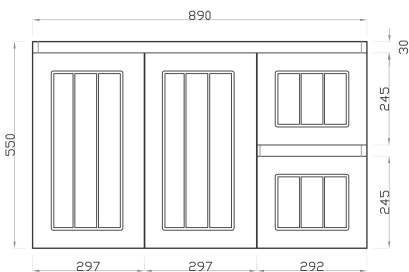

900mm/WR

- Available in 600mm, 700mm and 900mm configurations.

- Overall depth is 455mm	91085	AM64W-MW	(590L*455D*550HMM)	\$495
- Overall height is 550mm	91086	AM74WL-MW	(740L*455D*550HMM)	\$616
- wall hung, space saving	91087	AM74WR-MW	(740L*455D*550HMM)	\$616
- finger pull doors and drawers	91088	AM94WL-MW	(890L*455D*550HMM)	\$770
- soft closing doors and drawers	91089	AM94WR-MW	(890L*455D*550HMM)	\$770

- Overall depth is 455mm	91090	AM64W-MB	(590L*455D*550HMM)	\$495
- Overall height is 550mm	91091	AM74WL-MB	(740L*455D*550HMM)	\$616
- wall hung, space saving	91092	AM74WR-MB	(740L*455D*550HMM)	\$616
- finger pull doors and drawers	91093	AM94WL-MB	(890L*455D*550HMM)	\$770
- soft closing doors and drawers	91094	AM94WR-MB	(890L*455D*550HMM)	\$770

Ceramic Top

-(WHITE CERAMIC)

600mm

750mm

900mm

- Available in 600mm, 700mm and 900mm configurations.

-Cutting Service Available: Additional tap holes provided upon request.

- Thin Edge Ceramic Vanity Top	90101	CT6046	(610L*460D*180HMM)	\$165
- With Overflow	90102	CT7546	(760L*460D*180HMM)	\$187
- Single Tap Hole	90104	CT9046	(910L*460D*180HMM)	\$209

SPEC SHEET -(Depth: 455mm)

600mm
(590L*455D*550HMM)

750mm/LW
(740L*455D*550HMM)

750mm/RW
(740L*455D*550HMM)

900mm/LW
(890L*455D*550HMM)

900mm/RW
(890L*455D*550HMM)

SPEC SHEET -(Oval Shaving Cabinet)

OSV4590MW/MB
(450L*116D*900HMM)