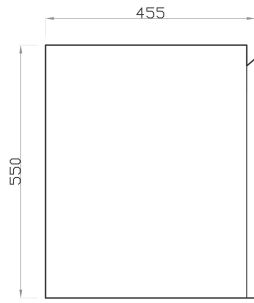

900mm/WR

- Available in 600mm, 700mm and 900mm configurations.

- Overall depth is 455mm	91085	AM64W-MW	(590L*455D*550HMM)	\$495
- Overall height is 550mm	91086	AM74WL-MW	(740L*455D*550HMM)	\$616
- wall hung, space saving	91087	AM74WR-MW	(740L*455D*550HMM)	\$616
- finger pull doors and drawers	91088	AM94WL-MW	(890L*455D*550HMM)	\$770
- soft closing doors and drawers	91089	AM94WR-MW	(890L*455D*550HMM)	\$770

Oval Shaving Cabinet

-(MATTE BLACK)

450 × 900mm

600 × 900mm

900 × 600mm

1200 × 750mm

- Available in 600mm, 700mm, 900mm, 1200mm and 1500mm configurations.

	91096	OSV4590MB	(450L*116D*900HMM)	\$680
- wall hung cabinet	91102	ARSV6090MB	(610L*120D*900HMM)	\$780
- soft closing doors	91098	OSV9060MB	(900L*146D*600HMM)	\$880
	91100	OSV1275MB	(1200L*146D*750HMM)	\$1180

Ceramic Top

-(WHITE CERAMIC)

600mm

750mm

900mm

- Available in 600mm, 700mm and 900mm configurations.

-Cutting Service Available: Additional tap holes provided upon request.

- Thin Edge Ceramic Vanity Top	90101	CT6046	(610L*460D*180HMM)	\$165
- With Overflow	90102	CT7546	(760L*460D*180HMM)	\$187
- Single Tap Hole	90104	CT9046	(910L*460D*180HMM)	\$209

SPEC SHEET -(Depth: 455mm)

600mm
(590L*455D*550HMM)

750mm/LW
(740L*455D*550HMM)

750mm/RW
(740L*455D*550HMM)

900mm/LW
(890L*455D*550HMM)

900mm/RW
(890L*455D*550HMM)

SPEC SHEET -(Oval Shaving Cabinet)

OSV4590MW/MB
(450L*116D*900HMM)