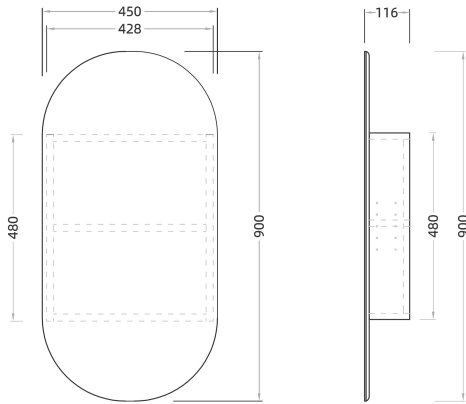

- Overall depth is 455mm	91090	AM64W-MB	(590L*455D*550HMM)	\$495
- Overall height is 550mm	91091	AM74WL-MB	(740L*455D*550HMM)	\$616
- wall hung, space saving	91092	AM74WR-MB	(740L*455D*550HMM)	\$616
- finger pull doors and drawers	91093	AM94WL-MB	(890L*455D*550HMM)	\$770
- soft closing doors and drawers	91094	AM94WR-MB	(890L*455D*550HMM)	\$770

Ceramic Top

-(WHITE CERAMIC)

600mm

750mm

900mm

- Available in 600mm, 700mm and 900mm configurations.

-Cutting Service Available: Additional tap holes provided upon request.

- Thin Edge Ceramic Vanity Top	90101	CT6046	(610L*460D*180HMM)	\$165
- With Overflow	90102	CT7546	(760L*460D*180HMM)	\$187
- Single Tap Hole	90104	CT9046	(910L*460D*180HMM)	\$209

SPEC SHEET -(Depth: 455mm)

600mm
(590L*455D*550HMM)

750mm/LW
(740L*455D*550HMM)

750mm/RW
(740L*455D*550HMM)

900mm/LW
(890L*455D*550HMM)

900mm/RW
(890L*455D*550HMM)

SPEC SHEET -(Oval Shaving Cabinet)

OSV4590MW/MB
(450L*116D*900HMM)

ARSV6090MW/MB
(610L*120D*900HMM)

OSV9060MW/MB
(900L*146D*600HMM)

OSV1275MW/MB
(1200L*146D*750HMM)