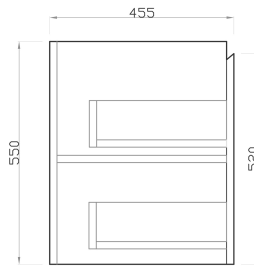

Oval Shaving Cabinet

-(MATTE WHITE)

450 × 900mm

600 × 900mm

900 × 600mm

1200 × 750mm

- Available in 600mm, 700mm, 900mm, 1200mm and 1500mm configurations.

	91095	OSV4590MW	(450L*116D*900HMM)	\$680
- wall hung cabinet	91101	ARSV6090MW	(610L*120D*900HMM)	\$780
- soft closing doors	91097	OSV9060MW	(900L*146D*600HMM)	\$880
	91099	OSV1275MW	(1200L*146D*750HMM)	\$1180

Oval Shaving Cabinet

-(MATTE BLACK)

450 × 900mm

600 × 900mm

900 × 600mm

1200 × 750mm

- Available in 600mm, 700mm, 900mm, 1200mm and 1500mm configurations.

	91096	OSV4590MB	(450L*116D*900HMM)	\$680
- wall hung cabinet	91102	ARSV6090MB	(610L*120D*900HMM)	\$780
- soft closing doors	91098	OSV9060MB	(900L*146D*600HMM)	\$880
	91100	OSV1275MB	(1200L*146D*750HMM)	\$1180

Ceramic Top

-(WHITE CERAMIC)

600mm

750mm

900mm

- Available in 600mm, 700mm and 900mm configurations.

-Cutting Service Available: Additional tap holes provided upon request.

- Thin Edge Ceramic Vanity Top	90101	CT6046	(610L*460D*180HMM)	\$165
- With Overflow	90102	CT7546	(760L*460D*180HMM)	\$187
- Single Tap Hole	90104	CT9046	(910L*460D*180HMM)	\$209

SPEC SHEET -(Depth: 455mm)

600mm
(590L*455D*550HMM)

750mm/LW
(740L*455D*550HMM)

750mm/RW
(740L*455D*550HMM)

900mm/LW
(890L*455D*550HMM)

900mm/RW
(890L*455D*550HMM)

SPEC SHEET -(Oval Shaving Cabinet)

OSV4590MW/MB
(450L*116D*900HMM)