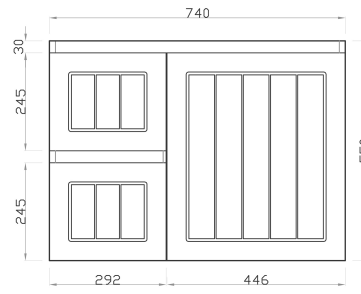

900mm/WR

- Available in 600mm, 700mm and 900mm configurations.

- Overall depth is 455mm	91085	AM64W-MW	(590L*455D*550HMM)	\$495
- Overall height is 550mm	91086	AM74WL-MW	(740L*455D*550HMM)	\$616
- wall hung, space saving	91087	AM74WR-MW	(740L*455D*550HMM)	\$616
- finger pull doors and drawers	91088	AM94WL-MW	(890L*455D*550HMM)	\$770
- soft closing doors and drawers	91089	AM94WR-MW	(890L*455D*550HMM)	\$770

Oval Shaving Cabinet

-(MATTE BLACK)

450 × 900mm

600 × 900mm

900 × 600mm

1200 × 750mm

- Available in 600mm, 700mm, 900mm, 1200mm and 1500mm configurations.

	91096	OSV4590MB	(450L*116D*900HMM)	\$680
- wall hung cabinet	91102	ARSV6090MB	(610L*120D*900HMM)	\$780
- soft closing doors	91098	OSV9060MB	(900L*146D*600HMM)	\$880
	91100	OSV1275MB	(1200L*146D*750HMM)	\$1180

Ceramic Top

-(WHITE CERAMIC)

600mm

750mm

900mm

- Available in 600mm, 700mm and 900mm configurations.

-Cutting Service Available: Additional tap holes provided upon request.

- Thin Edge Ceramic Vanity Top	90101	CT6046	(610L*460D*180HMM)	\$165
- With Overflow	90102	CT7546	(760L*460D*180HMM)	\$187
- Single Tap Hole	90104	CT9046	(910L*460D*180HMM)	\$209

SPEC SHEET -(Depth: 455mm)

600mm
(590L*455D*550HMM)

750mm/LW
(740L*455D*550HMM)

750mm/RW
(740L*455D*550HMM)

900mm/LW
(890L*455D*550HMM)

900mm/RW
(890L*455D*550HMM)

SPEC SHEET -(Oval Shaving Cabinet)

OSV4590MW/MB
(450L*116D*900HMM)