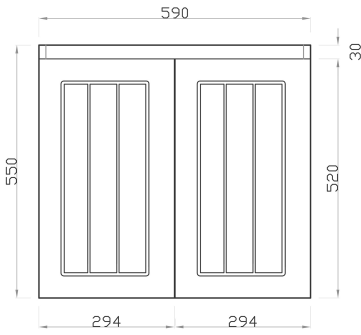

- Overall depth is 455mm	91090	AM64W-MB	(590L*455D*550HMM)	\$495
- Overall height is 550mm	91091	AM74WL-MB	(740L*455D*550HMM)	\$616
- wall hung, space saving	91092	AM74WR-MB	(740L*455D*550HMM)	\$616
- finger pull doors and drawers	91093	AM94WL-MB	(890L*455D*550HMM)	\$770
- soft closing doors and drawers	91094	AM94WR-MB	(890L*455D*550HMM)	\$770

Oval Shaving Cabinet

-(MATTE BLACK)

450 × 900mm

600 × 900mm

900 × 600mm

1200 × 750mm

- Available in 600mm, 700mm, 900mm, 1200mm and 1500mm configurations.

	91096	OSV4590MB	(450L*116D*900HMM)	\$680
- wall hung cabinet	91102	ARSV6090MB	(610L*120D*900HMM)	\$780
- soft closing doors	91098	OSV9060MB	(900L*146D*600HMM)	\$880
	91100	OSV1275MB	(1200L*146D*750HMM)	\$1180

Ceramic Top

-(WHITE CERAMIC)

600mm

750mm

900mm

- Available in 600mm, 700mm and 900mm configurations.

-Cutting Service Available: Additional tap holes provided upon request.

- Thin Edge Ceramic Vanity Top	90101	CT6046	(610L*460D*180HMM)	\$165
- With Overflow	90102	CT7546	(760L*460D*180HMM)	\$187
- Single Tap Hole	90104	CT9046	(910L*460D*180HMM)	\$209

SPEC SHEET -(Depth: 455mm)

600mm
(590L*455D*550HMM)

750mm/LW
(740L*455D*550HMM)

750mm/RW
(740L*455D*550HMM)

900mm/LW
(890L*455D*550HMM)

900mm/RW
(890L*455D*550HMM)

SPEC SHEET -(Oval Shaving Cabinet)

OSV4590MW/MB
(450L*116D*900HMM)