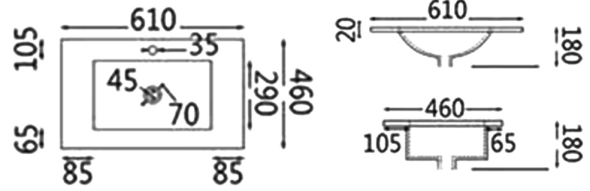

Oval Shaving Cabinet

-(MATTE WHITE)

450 × 900mm

600 × 900mm

900 × 600mm

1200 × 750mm

- Available in 600mm, 700mm, 900mm, 1200mm and 1500mm configurations.

	91095	OSV4590MW	(450L*116D*900HMM)	\$680
- wall hung cabinet	91101	ARSV6090MW	(610L*120D*900HMM)	\$780
- soft closing doors	91097	OSV9060MW	(900L*146D*600HMM)	\$880
	91099	OSV1275MW	(1200L*146D*750HMM)	\$1180

Oval Shaving Cabinet

-(MATTE BLACK)

450 × 900mm

600 × 900mm

900 × 600mm

1200 × 750mm

- Available in 600mm, 700mm, 900mm, 1200mm and 1500mm configurations.

	91096	OSV4590MB	(450L*116D*900HMM)	\$680
- wall hung cabinet	91102	ARSV6090MB	(610L*120D*900HMM)	\$780
- soft closing doors	91098	OSV9060MB	(900L*146D*600HMM)	\$880
	91100	OSV1275MB	(1200L*146D*750HMM)	\$1180

Ceramic Top

-(WHITE CERAMIC)

600mm

750mm

900mm

- Available in 600mm, 700mm and 900mm configurations.

-Cutting Service Available: Additional tap holes provided upon request.

- Thin Edge Ceramic Vanity Top	90101	CT6046	(610L*460D*180HMM)	\$165
- With Overflow	90102	CT7546	(760L*460D*180HMM)	\$187
- Single Tap Hole	90104	CT9046	(910L*460D*180HMM)	\$209

SPEC SHEET -(Depth: 455mm)

600mm
(590L*455D*550HMM)

750mm/LW
(740L*455D*550HMM)

750mm/RW
(740L*455D*550HMM)

900mm/LW
(890L*455D*550HMM)

900mm/RW
(890L*455D*550HMM)

SPEC SHEET -(Oval Shaving Cabinet)

OSV4590MW/MB
(450L*116D*900HMM)