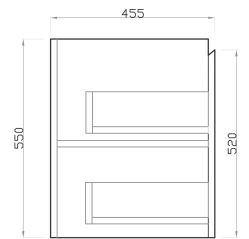

- Overall depth is 455mm	91090	AM64W-MB	(590L*455D*550HMM)	\$495
- Overall height is 550mm	91091	AM74WL-MB	(740L*455D*550HMM)	\$616
- wall hung, space saving	91092	AM74WR-MB	(740L*455D*550HMM)	\$616
- finger pull doors and drawers	91093	AM94WL-MB	(890L*455D*550HMM)	\$770
- soft closing doors and drawers	91094	AM94WR-MB	(890L*455D*550HMM)	\$770

Oval Shaving Cabinet

-(MATTE BLACK)

450 × 900mm

600 × 900mm

900 × 600mm

1200 × 750mm

- Available in 600mm, 700mm, 900mm, 1200mm and 1500mm configurations.

	91096	OSV4590MB	(450L*116D*900HMM)	\$680
- wall hung cabinet	91102	ARSV6090MB	(610L*120D*900HMM)	\$780
- soft closing doors	91098	OSV9060MB	(900L*146D*600HMM)	\$880
	91100	OSV1275MB	(1200L*146D*750HMM)	\$1180

Ceramic Top

-(WHITE CERAMIC)

600mm

750mm

900mm

- Available in 600mm, 700mm and 900mm configurations.

-Cutting Service Available: Additional tap holes provided upon request.

- Thin Edge Ceramic Vanity Top	90101	CT6046	(610L*460D*180HMM)	\$165
- With Overflow	90102	CT7546	(760L*460D*180HMM)	\$187
- Single Tap Hole	90104	CT9046	(910L*460D*180HMM)	\$209

SPEC SHEET -(Depth: 455mm)

600mm
(590L*455D*550HMM)

750mm/LW
(740L*455D*550HMM)

750mm/RW
(740L*455D*550HMM)

900mm/LW
(890L*455D*550HMM)

900mm/RW
(890L*455D*550HMM)

SPEC SHEET -(Oval Shaving Cabinet)

OSV4590MW/MB
(450L*116D*900HMM)